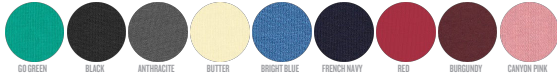

COLORS

ESSENTIAL

HEATHERS

Unisex Hoodie mit Reißverschluss

Normale Passform

- Eingesetzte Ärmel
- Kapuze mit Jerseyfutter
- Runde gleichfarbige Kordel, Kordelenden aus Metall
- Nackenband und innenliegender Reißverschluss mit Fischgrätmuster
- Ösen und Reißverschluss aus Metall
- Beschichteter Reißverschluss mittig auf der Vorderseite
- Abgesetzter Halbmond im Nacken
- 1x1 Rippstrick an Ärmelenden und unterem Saum
- Flatlock-Absteppung auf allen Nähten
- Kängurutasche mit Flatlock-Absteppung

Shell : Terry , 85% gekämmte ringgesponnene Bio-Baumwolle , 15% recyceltes Polyester , Vorgewaschen , Weicher Griff , 300 GSM

Printing Specifications

Eignet sich für alle Drucktechniken. Mehr Informationen finden Sie auf unserer Website.