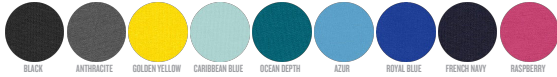

DAMEN TANKTOP
STTWO13 - STELLA DREAMER

Enganliegendes Damen-Tanktop

Enganliegende Passform

- Ohne Ärmel
- 1x1 Rippstrick-Einfassung an Halsausschnitt und Ärmelansätzen, schmale Doppelabsteppung
- Abgesetztes Nackenband
- Schmale Doppelabsteppung am unterem Saum

Combo options

WHITES

COLORS

ESSENTIAL HEATHERS

SPECIAL HEATHERS

Shell : Singlejersey , 100% gekämmte ringgesponnene Bio-Baumwolle , Vorgewaschen , 120 GSM

Printing Specifications

Eignet sich für alle Drucktechniken. Mehr Informationen finden Sie auf unserer Website.

Certifications & memberships

Wash Instructions

Mit ähnlichen Farben waschen, Aufdruck nicht bügeln, auf links waschen und bügeln.